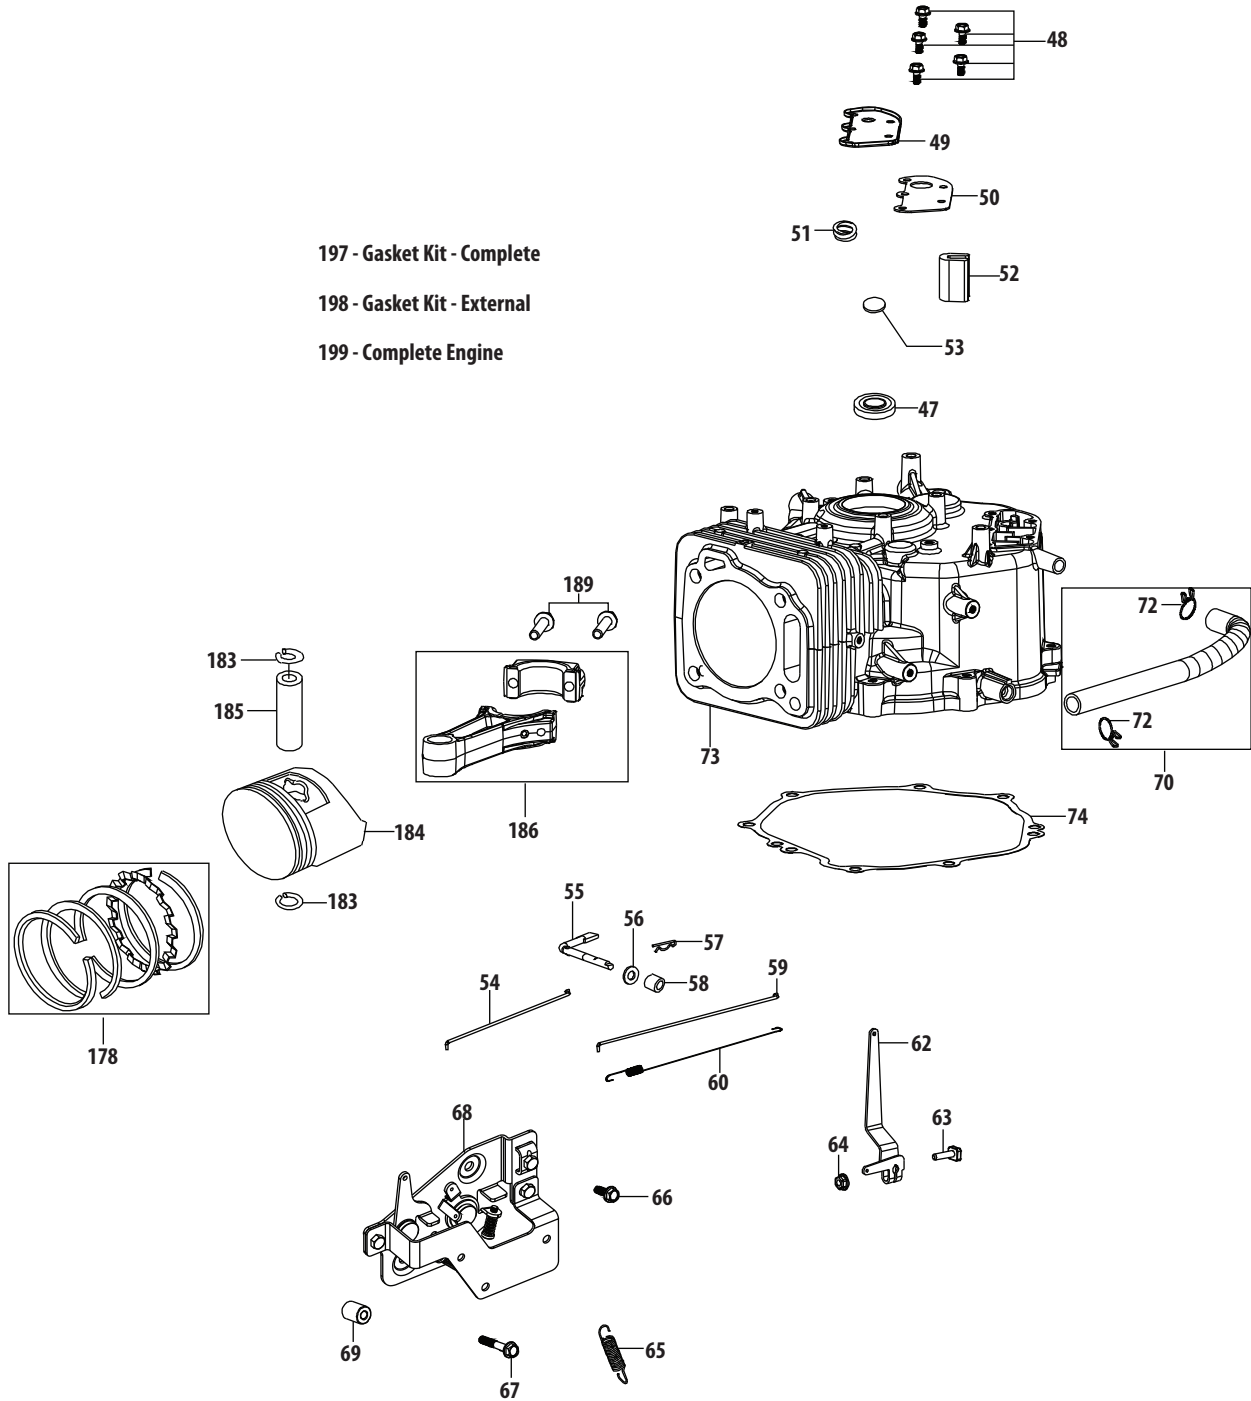

4P90JU Crankcase

4P90JU Crankcase

Ref.	Part Number	Description	Ref.	Part Number	Description
47	951-11499	Upper Crankshaft Seal	69	750-05530	Component Bracket Spacer
48	710-04916	Bolt M6×14	70	951-12235	Breather Hose Assembly
49	751-12770	Breather Cover Plate	72	951-12236	Breather Hose Clamp
50	951-12226	Breather Gasket	73	751-12200A	Short Block Assembly (Incl.37,47-53,55-58,73-77,84, 86-89,91-93,98-104,112,113, 115-119,137,138,144,160, 172,173,175-178,183-186)
51	951-12685	Umbrella Valve	74	951-12237	Crankcase Cover Gasket
52	951-12227	Mesh Screen	178	951-12275	Piston Ring Set
53	951-12686	Umbrella Valve Seat	183	951-11953	Piston Pin Snap Ring
54	951-12228	Choke Linkage	184	951-12276	Piston
55	951-12229	Governor Arm Shaft	185	951-11954	Piston Pin
56	736-04558	Governor Washer	186	951-12277	Connecting Rod Assembly
57	714-04074	Governor Cotter Pin	189	710-05319	Connecting Rod Bolt
58	951-11574	Governor Seal	197	951-12204	Gasket Kit - Complete (Incl.47,50,58,74,113,118, 130,136-138,144,160,166)
59	951-12230	Throttle Linkage	198	951-12201	Gasket Kit - External (Incl.113,130,136-138,144,160)
60	951-12231	Throttle Linkage Spring	199	952Z4P90JU	Complete Engine
62	951-12232	Governor Arm			
63	710-04908	Governor Arm Bolt			
64	712-04212	Governor Arm Nut M6			
65	951-12233	Governor Spring			
66	710-04979	Bolt M6×18			
67	710-05310	Bolt M6×38			
68	951-12234	Throttle Control Bracket